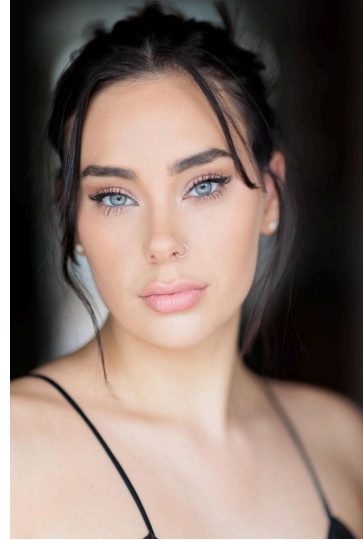

LILLY KINSELLA

Australia - Sydney

0435100211

Kinselel2@gmail.com

Represented by Artist Lab

+610470578224, +447818145924

info@theartistslab.com.au

HAIR: Dark Brown / Black / Red **EYES:** Blue **SOPRANO** **AGE:** 22 **PLAYING AGE:** 20-30
Height: 176cm **Ethnicity:** Caucasian / Hispanic **Soprano**